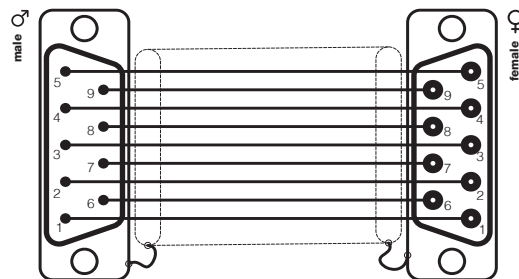

# Bus Extension Cable

**BEC**      **Bus Extension Cable**

Extension cable for digital communication and analog signals

Art.-N°	Length
328-2160	0.5m
328-2161	2.0m
328-2162	5.0m

### Circuit diagram