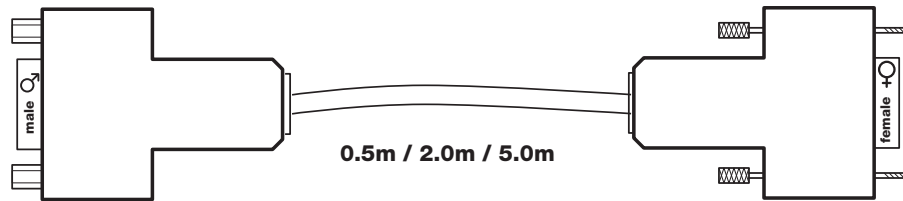

# Bus Extension Cable

**BEC**      **Bus Extension Cable**

Extension cable for digital communication and analog signals

Art.-N°	Length
328-2160	0.5m
328-2161	2.0m
328-2162	5.0m